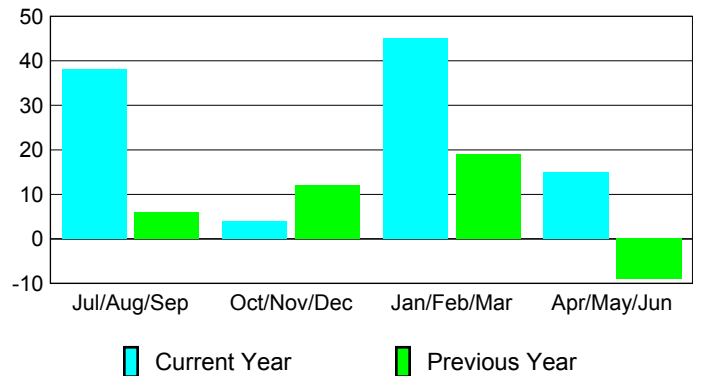

Membership Results
2009-2010

Membership
2008-2009

Month	Net Memb Goal	Actual New Memb	Actual Dropped Memb	Gain/Loss of Memb	Gain/Loss of Memb
Jul/Aug/Sep	-5	61	-23	38	6
Oct/Nov/Dec	15	37	-33	4	12
Jan/Feb/Mar	45	90	-45	45	19
Apr/May/June	55	48	-33	15	-9
Totals	110	236	-134	102	28

Membership Results 2009-2010

Goal, New, Dropped, Gain/Loss

Comparison of Membership Gain/Loss

Current Year Compared to the Previous Year

Gender Comparison 2009-2010