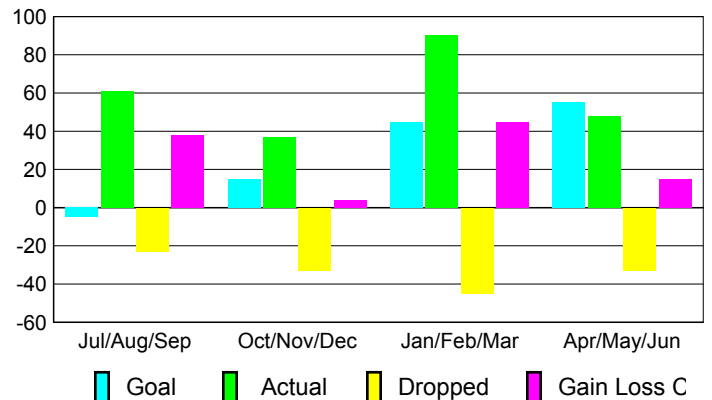

Membership Results 2009-2010

Goal, New, Dropped, Gain/Loss