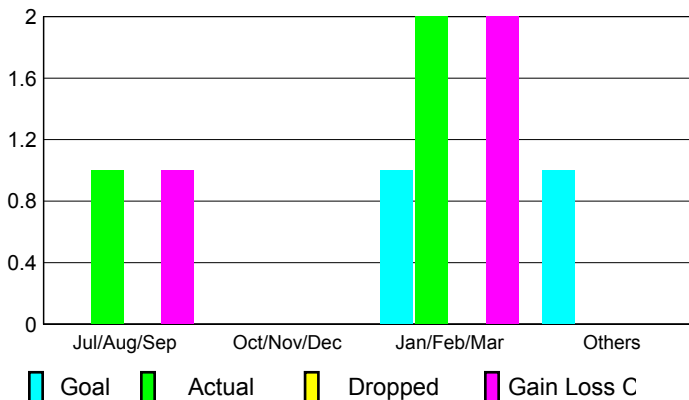

2009-2010 GMT Quarterly Report for District (or Undistricted) **District 111MS**

GMT: PROF DR Wieland Richter

Location: GERMANY

GMT CA: 4

CLUBS

Club Results
2009-2010

Clubs
2008-2009

Month	New Club Goal	Actual New Clubs	Actual Dropped Clubs	Gain/Loss of Clubs	Gain/Loss of Clubs
Jul/Aug/Sep	0	1	0	1	0
Oct/Nov/Dec	0	0	0	0	0
Jan/Feb/Mar	1	2	0	2	0
Apr/May/June	1	0	0	0	0
Totals	2	3	0	3	0

Club Results 2009-2010

Goal, New, Dropped, Gain/Loss

Comparison of Club Gain/Loss

Current Year Compared to the Previous Year

YTD Status Quo Clubs 2009-2010

Status Quo Clubs Compared to Status Quo Members

MEMBERSHIP

Membership Results
2009-2010

Membership
2008-2009

Month	Net Memb Goal	Actual New Memb	Actual Dropped Memb	Gain/Loss of Memb	Gain/Loss of Memb
Jul/Aug/Sep	-5	61	-23	38	6
Oct/Nov/Dec	15	37	-33	4	12
Jan/Feb/Mar	45	90	-45	45	19
Apr/May/June	55	48	-33	15	-9
Totals	110	236	-134	102	28